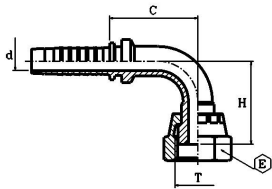

ORFS FEMALE

FEMMINA ORFS

ORFS

part nr. codice	hose ID			thread T	d		E		cut-off C	
	[in]	[mm]	size		[in]	[mm]	[in]	[mm]	[in]	[mm]
0486000414	1/4"	6,4	04	9/16-18	0,16	4,0	0,67	17	0,95	24,0
0486000417	1/4"	6,4	04	11/16-16	0,16	4,0	0,87	22	0,95	24,0
0486000517	5/16"	8,0	05	11/16-16	0,22	5,5	0,87	22	0,95	24,0
0486000617	3/8"	9,5	06	11/16-16	0,28	7,0	0,87	22	0,95	24,0
0486000621	3/8"	9,5	06	13/16-16	0,28	7,0	0,95	24	1,18	30,0
0486000821	1/2"	12,7	08	13/16-16	0,37	9,5	0,95	24	1,18	30,0
0486000825	1/2"	12,7	08	1-14	0,37	9,5	1,18	30	1,30	33,0
0486000830	1/2"	12,7	08	1.3/16-12	0,37	9,5	1,42	36	1,30	33,0
0486001025	5/8"	16,0	10	1-14	0,47	12,0	1,18	30	1,30	33,0
0486001225	3/4"	19,0	12	1-14	0,59	15,0	1,18	30	1,30	33,0
0486001230	3/4"	19,0	12	1.3/16-12	0,59	15,0	1,42	36	1,34	34,0
0486001234	3/4"	19,0	12	1.7/16-12	0,59	15,0	1,62	41	1,42	36,0
0486001634	1"	25,4	16	1.7/16-12	0,79	20,0	1,62	41	1,46	37,0
0486002042	1.1/4"	31,8	20	1.11/16-12	1,02	26,0	1,97	50	1,58	40,0
0486002452	1.1/2"	38,1	24	2-12	1,26	32,0	2,36	60	1,62	41,0

ORFS FEMALE 90° ELBOW

FEMMINA 90° ORFS

ORFS 90

part nr. codice	hose ID			thread T	d		E		cut-off C		drop H	
	[in]	[mm]	size		[in]	[mm]	[in]	[mm]	[in]	[mm]	[in]	[mm]
0485030414	1/4"	6,4	04	9/16-18	0,16	4,0	0,67	17	1,02	26,0	0,95	24,0
0485030417	1/4"	6,4	04	11/16-16	0,16	4,0	0,87	22	1,02	26,0	1,02	26,0
0485030617	3/8"	9,5	06	11/16-16	0,28	7,0	0,87	22	1,38	35,0	1,10	28,0
0485030621	3/8"	9,5	06	13/16-16	0,28	7,0	0,95	24	1,34	34,0	1,22	31,0
0485030821	1/2"	12,7	08	13/16-16	0,37	9,5	0,95	24	1,58	40,0	1,46	37,0
0485030830	1/2"	12,7	08	1.3/16-12	0,37	9,5	1,42	36	1,65	42,0	1,46	37,0
0485031025	5/8"	16,0	10	1-14	0,47	12,0	1,18	30	1,77	45,0	1,65	42,0
0485031230	3/4"	19,0	12	1.3/16-12	0,59	15,0	1,42	36	2,05	52,0	1,89	48,0
0485031634	1"	25,4	16	1.7/16-12	0,79	20,0	1,62	41	2,84	72,0	2,29	58,0
0485032042	1.1/4"	31,8	20	1.11/16-12	1,02	26,0	1,97	50	3,27	83,0	2,92	74,0
0485032452	1.1/2"	38,1	24	2-12	1,26	32,0	2,36	60	3,94	100,0	3,35	85,0