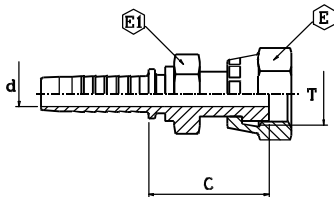

ORFS MALE

MASCHIO ORFS

AGO

part nr. codice	hose ID		size	thread	d		E		cut-off C	
	[in]	[mm]		T	[in]	[mm]	[in]	[mm]	[in]	[mm]
0487250414	1/4"	6,4	04	9/16-18	0,16	4,0	0,59	15	0,91	23,0
0487250517	5/16"	8,0	05	11/16-16	0,22	5,5	0,75	19	1,03	26,0
0487250617	3/8"	9,5	06	11/16-16	0,28	7,0	0,75	19	1,03	26,0
0487250621	3/8"	9,5	06	13/16-16	0,28	7,0	0,87	22	1,15	29,0
0487250821	1/2"	12,7	08	13/16-16	0,37	9,5	0,87	22	1,15	29,0
0487251025	5/8"	16,0	10	1-14	0,47	12,0	1,06	27	1,32	33,0
0487251230	3/4"	19,0	12	1.3/16-12	0,59	15,0	1,26	32	1,41	36,0
0487251634	1"	25,4	16	1.7/16-12	0,79	20,0	1,50	38	1,47	37,0
0487252042	1.1/4"	31,8	20	1.11/16-12	1,02	26,0	1,81	46	1,73	44,0

O-ring for male must be ordered separately
L'O-ring per il maschio deve essere ordinato separatamente.

ORFS FEMALE WITH HEXAGON

FEMMINA ORFS CON ESAGONO

ORFS

part nr. codice	hose ID		size	thread	d		E		E1		cut-off C	
	[in]	[mm]		T	[in]	[mm]	[in]	[mm]	[in]	[mm]	[in]	[mm]
0485000414	1/4"	6,4	04	9/16-18	0,16	4,0	0,67	17	0,55	14	1,14	29,0
0485000617	3/8"	9,5	06	11/16-16	0,28	7,0	0,87	22	0,75	19	1,52	38,5
0485000821	1/2"	12,7	08	13/16-16	0,37	9,5	0,95	24	0,87	22	1,54	39,0
0485001025	5/8"	16,0	10	1-14	0,47	12,0	1,18	30	0,95	24	1,65	42,0
0485001230	3/4"	19,0	12	1.3/16-12	0,59	15,0	1,42	36	1,18	30	1,73	44,0
0485001634	1"	25,4	16	1.7/16-12	0,79	20,0	1,62	41	1,42	36	1,85	47,0