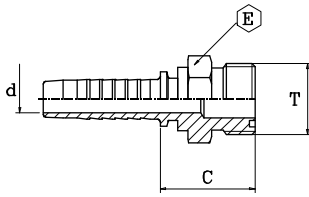

ORFS MALE

MASCHIO ORFS

AGO

part nr. codice	hose ID		size	thread	d		E		cut-off C	
	[in]	[mm]		T	[in]	[mm]	[in]	[mm]	[in]	[mm]
0487250414	1/4"	6,4	04	9/16-18	0,16	4,0	0,59	15	0,91	23,0
0487250517	5/16"	8,0	05	11/16-16	0,22	5,5	0,75	19	1,03	26,0
0487250617	3/8"	9,5	06	11/16-16	0,28	7,0	0,75	19	1,03	26,0
0487250621	3/8"	9,5	06	13/16-16	0,28	7,0	0,87	22	1,15	29,0
0487250821	1/2"	12,7	08	13/16-16	0,37	9,5	0,87	22	1,15	29,0
0487251025	5/8"	16,0	10	1-14	0,47	12,0	1,06	27	1,32	33,0
0487251230	3/4"	19,0	12	1.3/16-12	0,59	15,0	1,26	32	1,41	36,0
0487251634	1"	25,4	16	1.7/16-12	0,79	20,0	1,50	38	1,47	37,0
0487252042	1.1/4"	31,8	20	1.11/16-12	1,02	26,0	1,81	46	1,73	44,0

O-ring for male must be ordered separately
L'O-ring per il maschio deve essere ordinato separatamente.

ORFS FEMALE WITH HEXAGON

FEMMINA ORFS CON ESAGONO

ORFS

part nr. codice	hose ID		size	thread	d		E		E1		cut-off C	
	[in]	[mm]		T	[in]	[mm]	[in]	[mm]	[in]	[mm]	[in]	[mm]
0485000414	1/4"	6,4	04	9/16-18	0,16	4,0	0,67	17	0,55	14	1,14	29,0
0485000617	3/8"	9,5	06	11/16-16	0,28	7,0	0,87	22	0,75	19	1,52	38,5
0485000821	1/2"	12,7	08	13/16-16	0,37	9,5	0,95	24	0,87	22	1,54	39,0
0485001025	5/8"	16,0	10	1-14	0,47	12,0	1,18	30	0,95	24	1,65	42,0
0485001230	3/4"	19,0	12	1.3/16-12	0,59	15,0	1,42	36	1,18	30	1,73	44,0
0485001634	1"	25,4	16	1.7/16-12	0,79	20,0	1,62	41	1,42	36	1,85	47,0