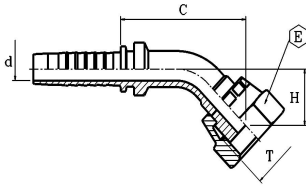

ORFS FEMALE 45° ELBOW

FEMMINA 45° ORFS

ORFS -45

part nr. codice	hose ID		size	thread	d		E		cut-off C		drop H	
	[in]	[mm]		T	[in]	[mm]	[in]	[mm]	[in]	[mm]	[in]	[mm]
0485060414	1/4"	6,4	04	9/16-18	0,16	4,0	0,67	17	1,49	38,0	0,47	12,0
0485060417	1/4"	6,4	04	11/16-16	0,16	4,0	0,87	22	1,57	40,0	0,55	14,0
0485060617	3/8"	9,5	06	11/16-16	0,28	7,0	0,87	22	1,85	47,0	0,55	14,0
0485060621	3/8"	9,5	06	13/16-16	0,28	7,0	0,95	24	1,85	47,0	0,63	16,0
0485060821	1/2"	12,7	08	13/16-16	0,37	9,5	0,95	24	2,28	58,0	0,67	17,0
0485060825	1/2"	12,7	08	1-14	0,37	9,5	1,18	30	2,36	60,0	0,67	17,0
0485060830	1/2"	12,7	08	1.3/16-12	0,37	9,5	1,42	36	1,97	50,0	0,70	18,0
0485061025	5/8"	16,0	10	1-14	0,47	12,0	1,18	30	2,52	64,0	0,78	20,0
0485061230	3/4"	19,0	12	1.3/16-12	0,59	15,0	1,42	36	3,11	79,0	0,86	22,0
0485061634	1"	25,4	16	1.7/16-12	0,79	20,0	1,62	41	4,05	103,0	0,98	25,0
0485062042	1.1/4"	31,8	20	1.11/16-12	1,02	26,0	1,97	50	4,68	119,0	1,26	32,0
0485062452	1.1/2"	38,1	24	2-12	1,26	32,0	2,76	70	5,59	142,0	1,53	39,0